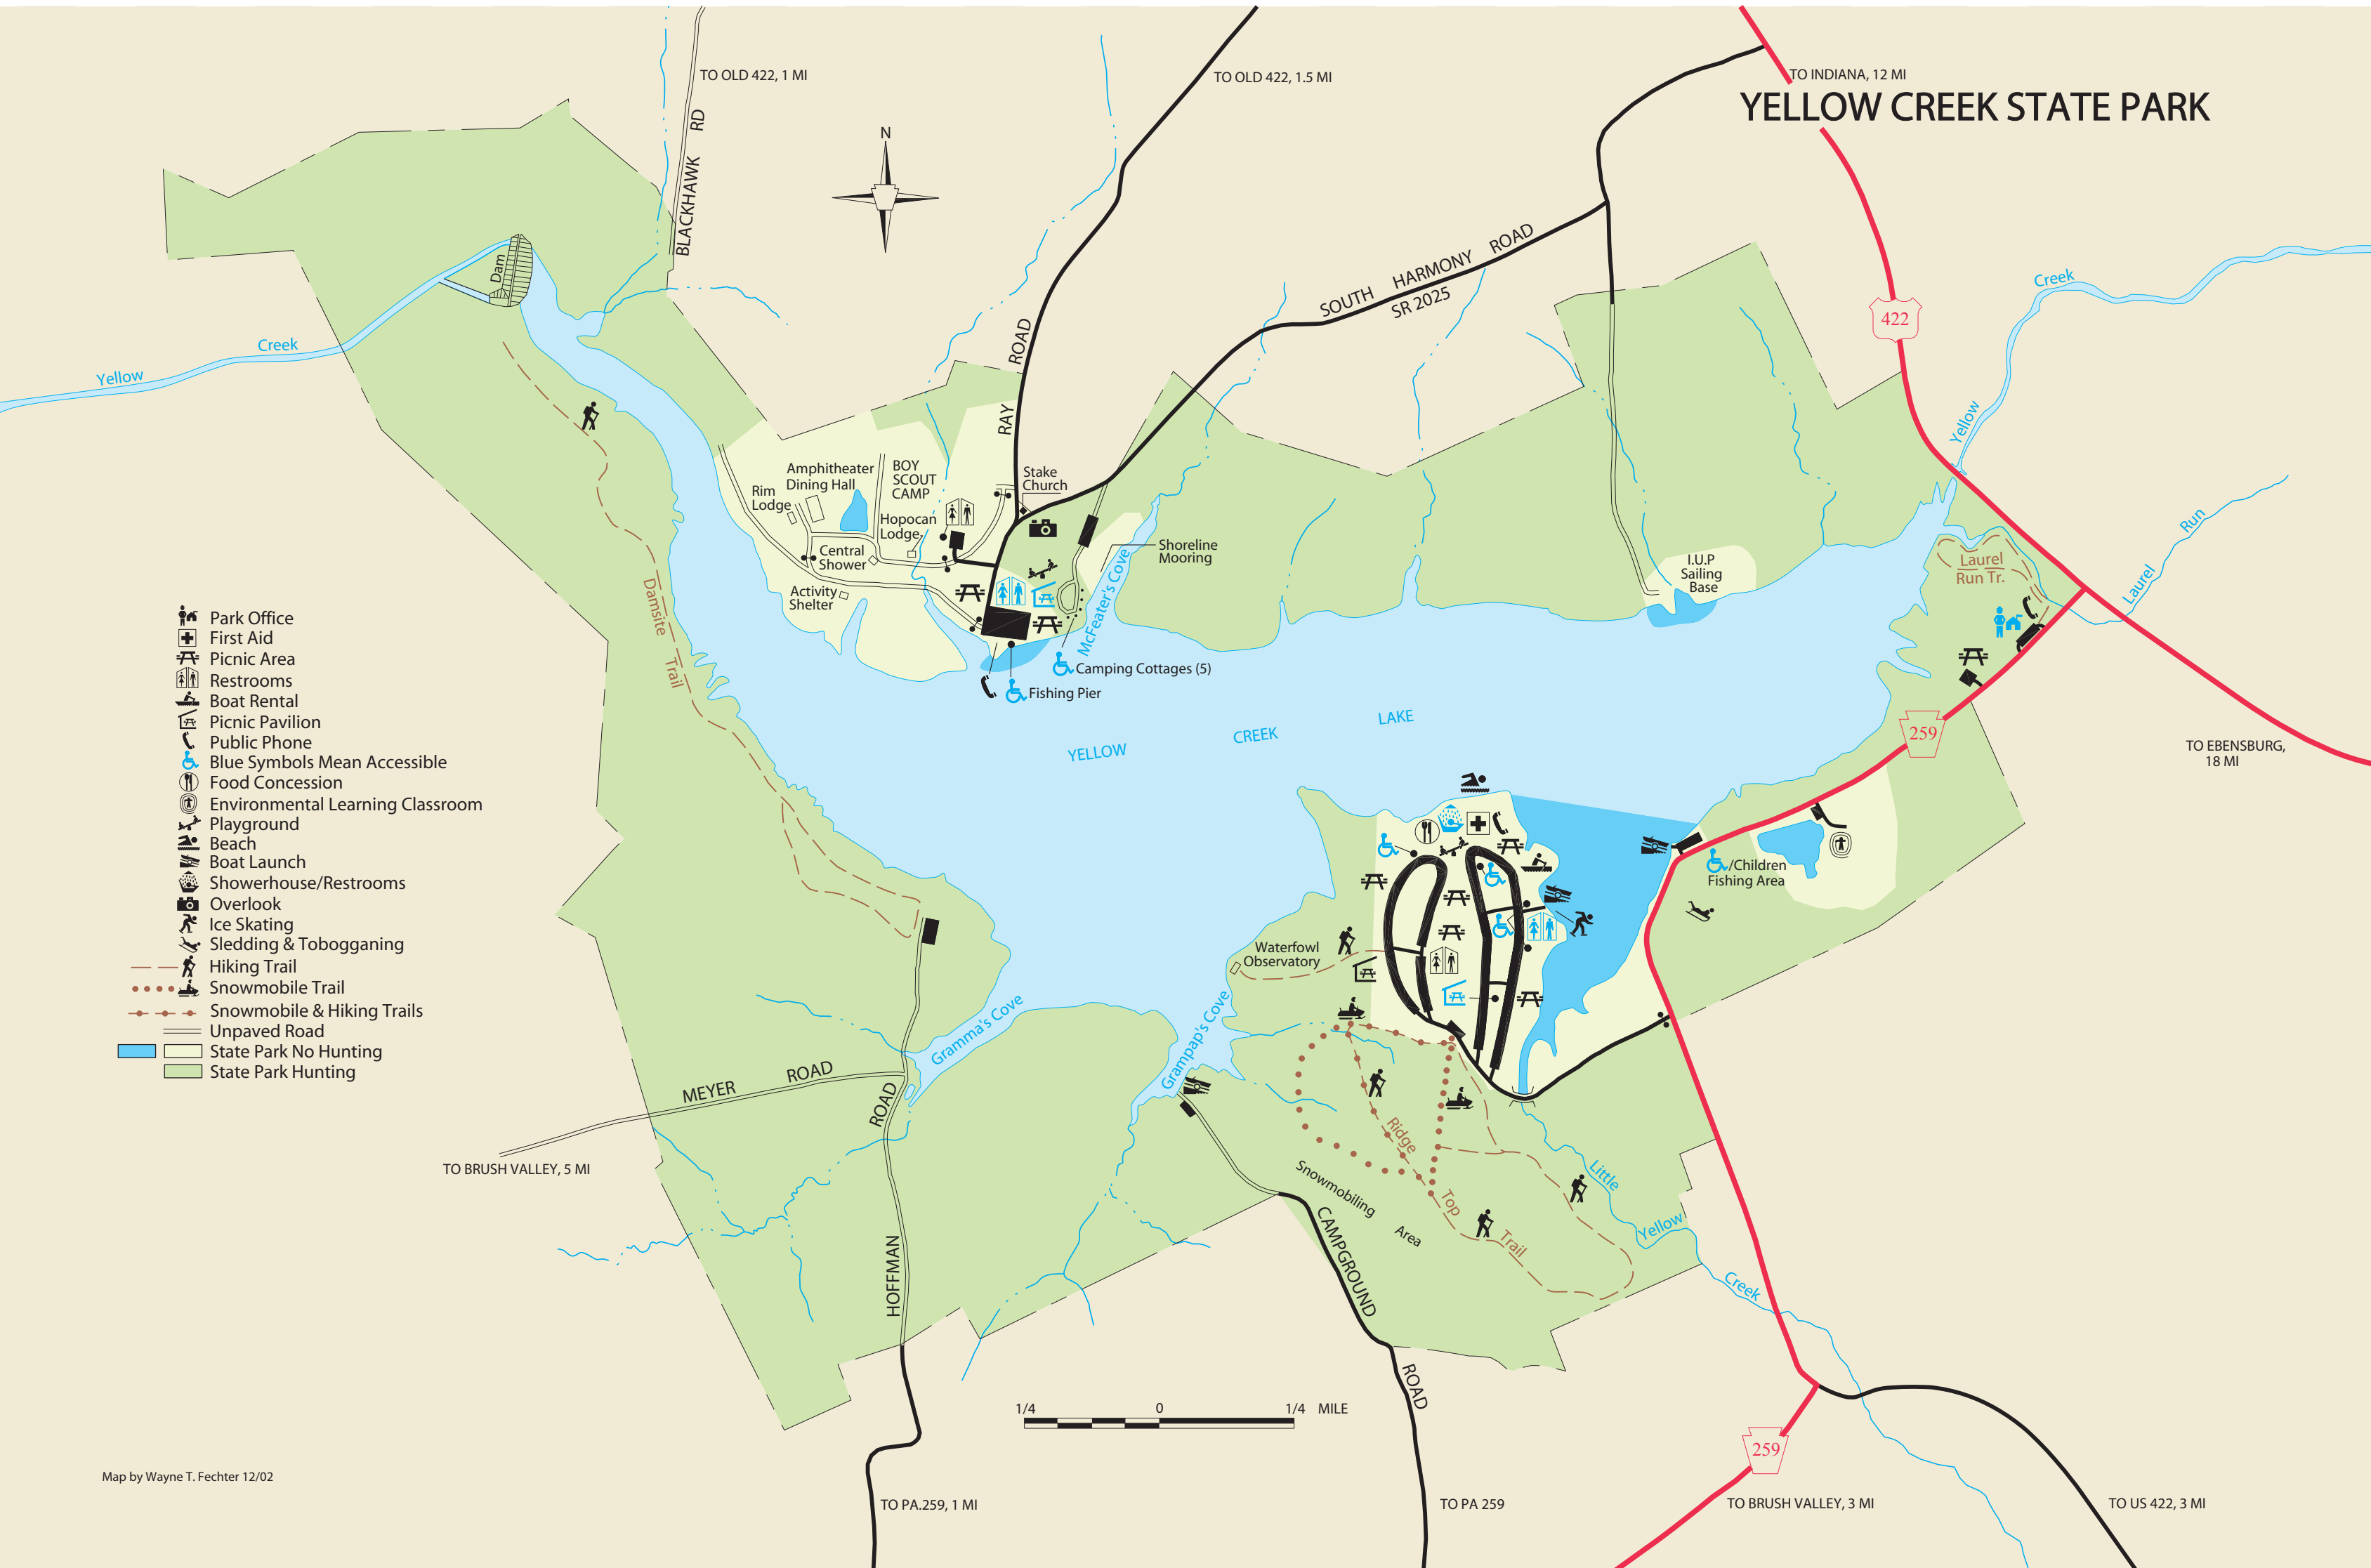

# YELLOW CREEK STATE PARK

- Park Office
- First Aid
- Picnic Area
- Restrooms
- Boat Rental
- Picnic Pavilion
- Public Phone
- Blue Symbols Mean Accessible
- Food Concession
- Environmental Learning Classroom
- Playground
- Beach
- Boat Launch
- Showerhouse/Restrooms
- Overlook
- Ice Skating
- Sledding & Tobogganing
- Hiking Trail
- Snowmobile Trail
- Snowmobile & Hiking Trails
- Unpaved Road
- State Park No Hunting
- State Park Hunting

Map by Wayne T. Fechter 12/02