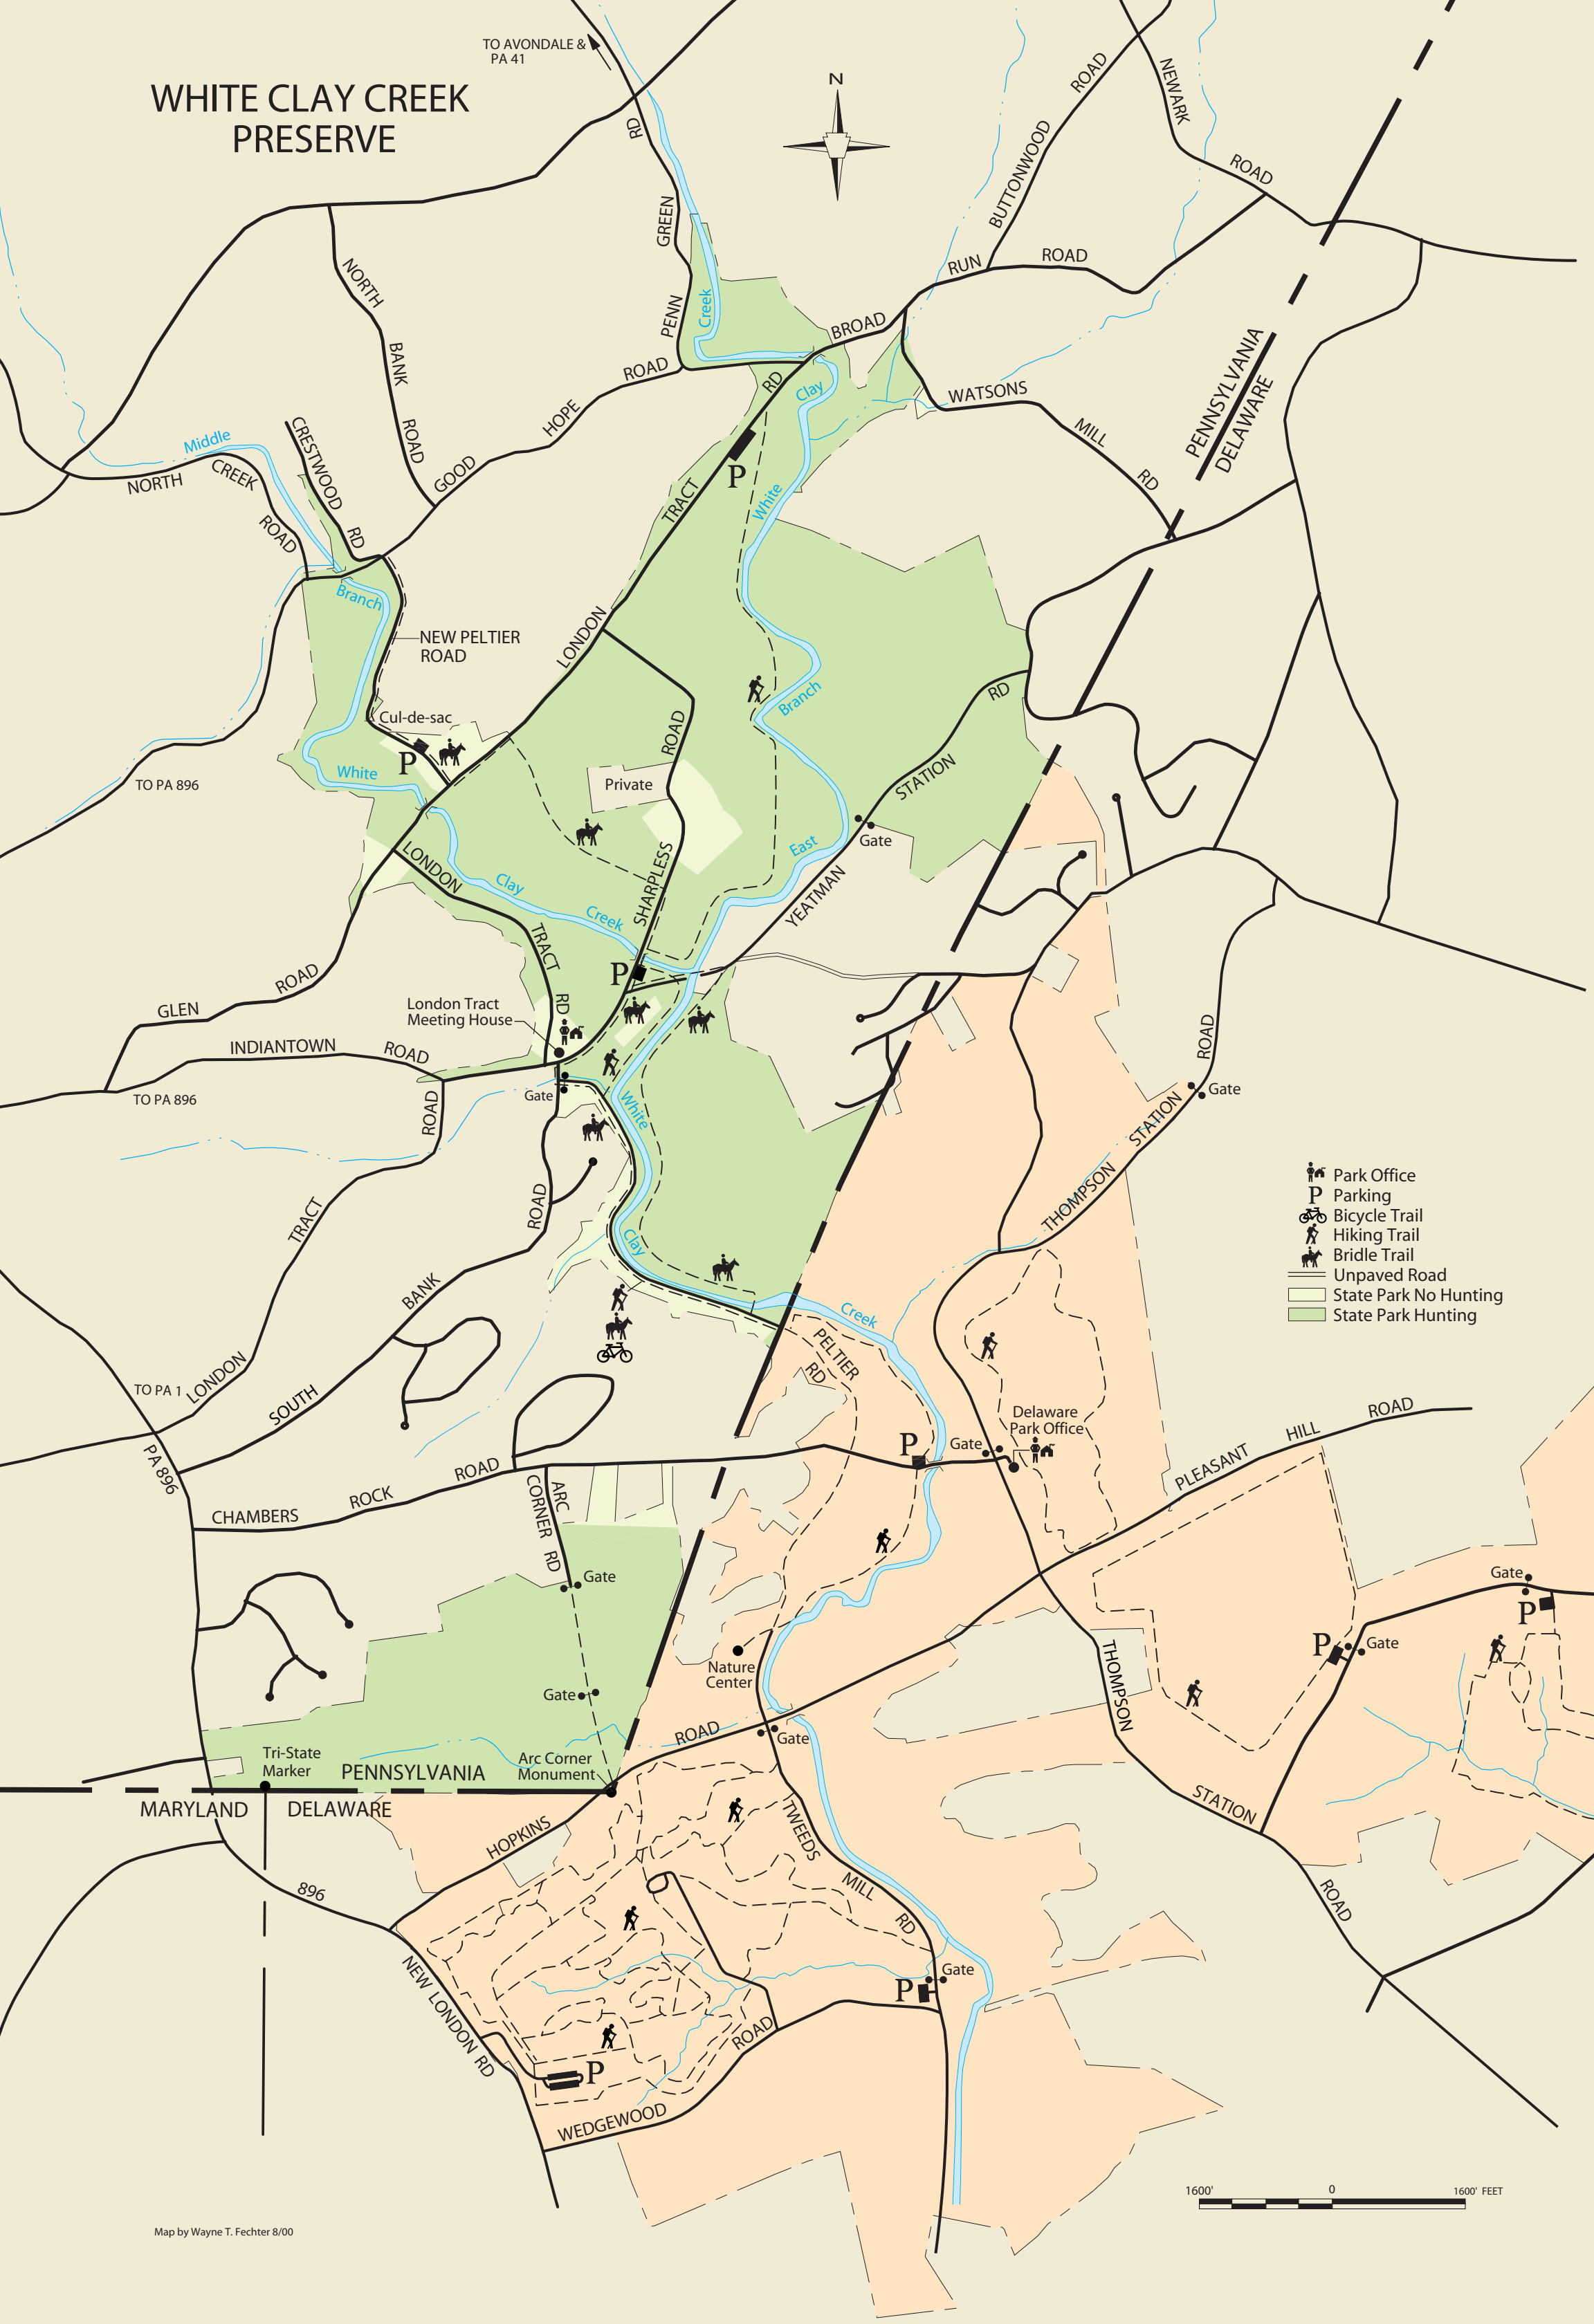

WHITE CLAY CREEK PRESERVE

TO AVONDALE & PA 41

- Park Office
- Parking
- Bicycle Trail
- Hiking Trail
- Bridle Trail
- Unpaved Road
- State Park No Hunting
- State Park Hunting